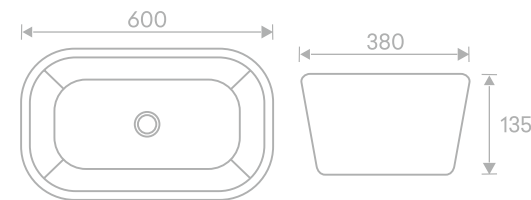

Ceramic
Counter Top
Decorative
Without
Overflow