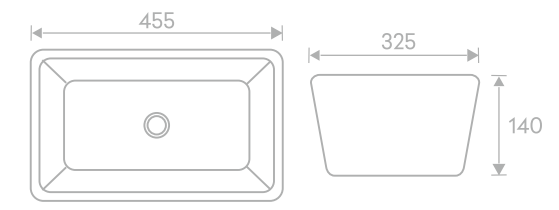

AUR 108

Above Counter Wash Basin - Decorative
L455 X W325 X H140 mm
MRP ₹: 7420/-

Ceramic Counter Top
Decorative
Without Overflow