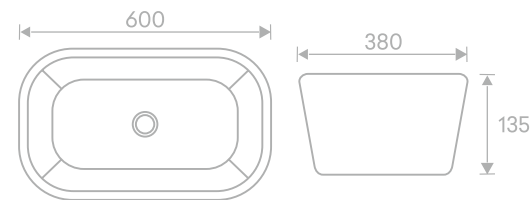

Ceramic
Counter Top
Decorative
Without
Overflow