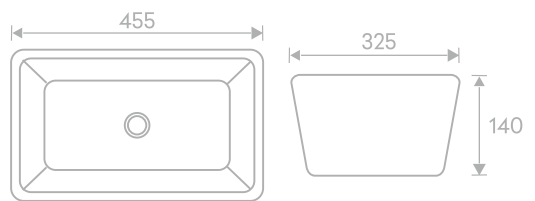

Ceramic
Counter Top
Decorative
Without
Overflow