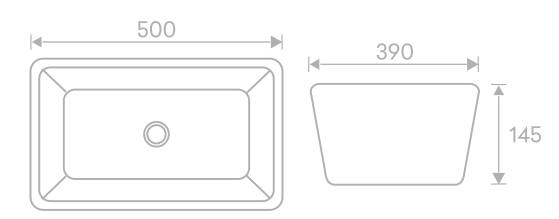

MAR 205

Above Counter Wash Basin - Decorative
L500 X W390 X H145 mm
MRP ₹: 7710/-

Ceramic Counter Top
Decorative
Without Overflow