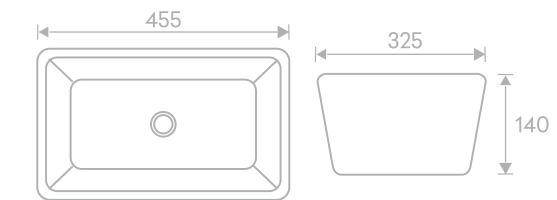

Ceramic
Counter Top

Decorative

Without
Overflow