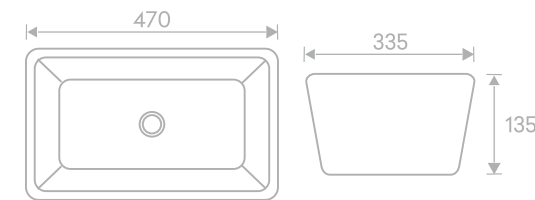

MAR 202

Above Counter Wash Basin - Decorative
L470 X W335 X H135 mm
MRP ₹: 6572/-

Ceramic
Counter Top

Decorative

Without
Overflow