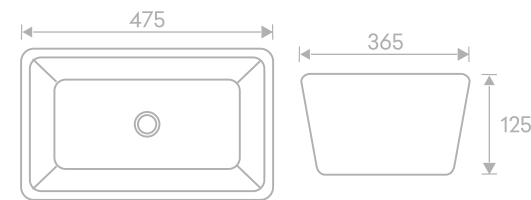

Ceramic
Counter Top

Decorative

Without
Overflow