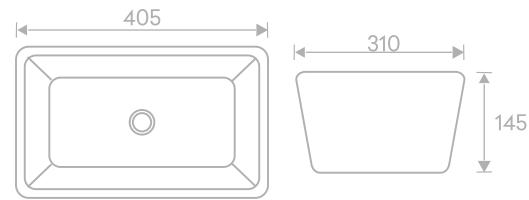

AUR 116

Above Counter Wash Basin - Decorative
L405 X W310 X H145 mm
MRP ₹: 6854/-

AUR 117

Above Counter Wash Basin - Decorative
L405 X W310 X H145 mm
MRP ₹: 6854/-

AUR 118

Above Counter Wash Basin - Decorative
L405 X W310 X H145 mm
MRP ₹: 6854/-

Ceramic Counter Top
Decorative
Without Overflow

Ceramic Counter Top
Decorative
Without Overflow

Ceramic Counter Top
Decorative
Without Overflow