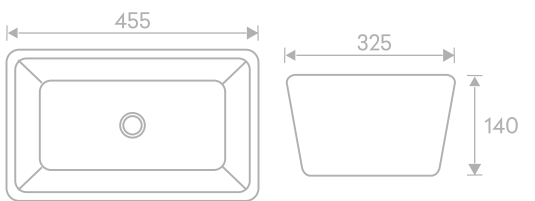

Ceramic
Counter Top
Decorative
Without
Overflow