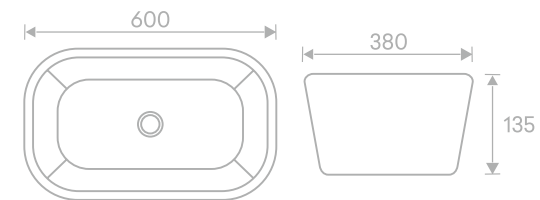

Ceramic
Counter Top
Decorative
Without
Overflow