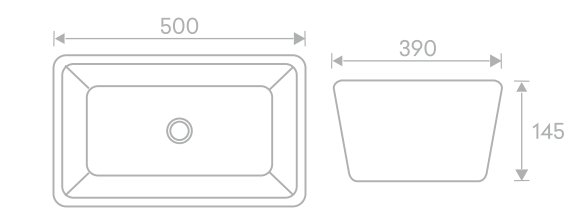

MOR 305

Above Counter Wash Basin - Decorative
L500 X W390 X H145 mm
MRP ₹: 7710/-

Ceramic
Counter Top
Decorative
Without
Overflow