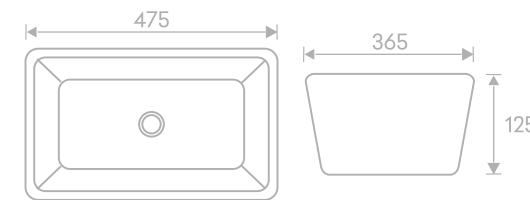

Ceramic
Counter Top

Decorative

Without
Overflow