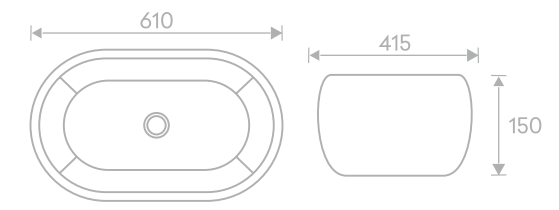

AUR 141

Above Counter Wash Basin - Decorative
L610 X W415 X H150 mm
MRP ₹: 9120/-

Ceramic Counter Top
Decorative
Without Overflow