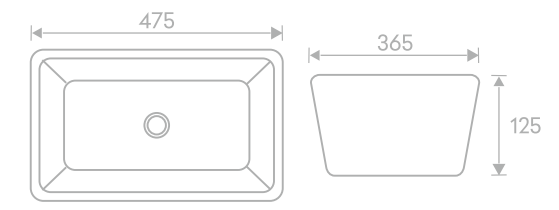

## AUR 130

Above Counter Wash Basin - Decorative  
L475 X W365 X H125 mm  
MRP ₹: 7989/-

Ceramic Counter Top  
Decorative  
Without Overflow

Ceramic Counter Top  
Decorative  
Without Overflow

Ceramic Counter Top  
Decorative  
Without Overflow