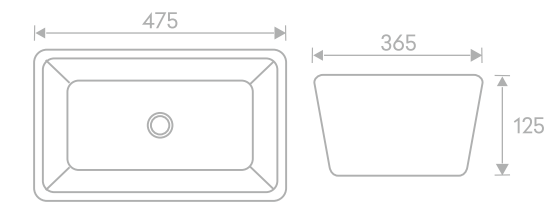

Ceramic Counter Top
Decorative
Without Overflow