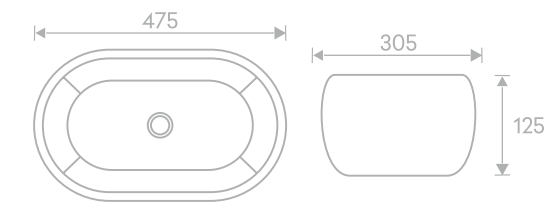

AUR 113

Above Counter Wash Basin - Decorative
L475 X W305 X H125 mm
MRP ₹: 7420/-

Ceramic
Counter Top
Decorative
Without
Overflow