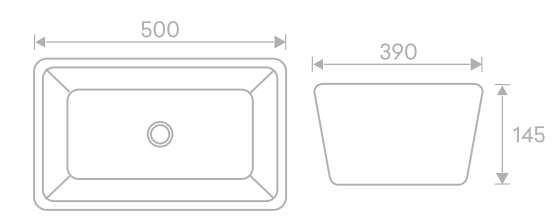

Ceramic Counter Top
Decorative
Without Overflow