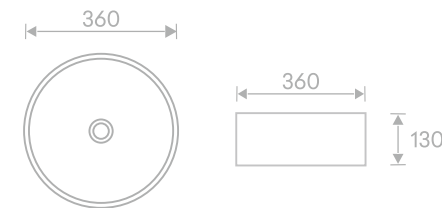

MOR 301

Above Counter Wash Basin - Decorative
L360 X W360 X H130mm
MRP ₹: 8556/-

Ceramic
Counter Top

Decorative

Without
Overflow

51