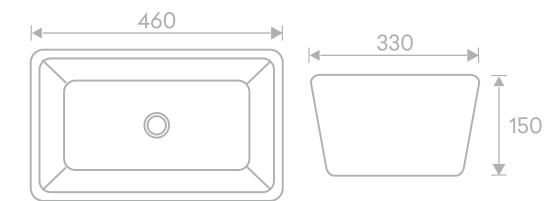

AUR 126

Above Counter Wash Basin - Decorative
L460 X W330 X H150 mm
MRP ₹: 7420/-

Ceramic Counter Top
Decorative
Without Overflow