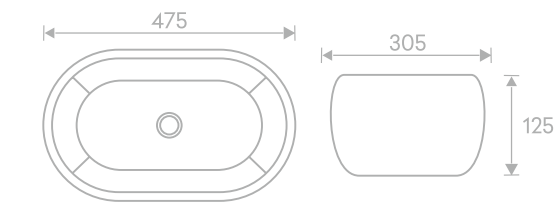

AUR 115

Above Counter Wash Basin - Decorative
L475 X W305 X H125 mm
MRP ₹: 7420/-

Ceramic
Counter Top
Decorative
Without
Overflow