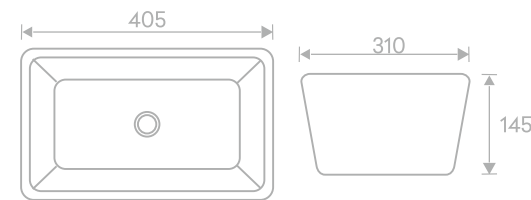

Ceramic
Counter Top

Decorative

Without
Overflow