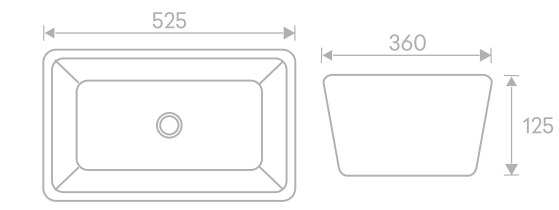

Ceramic
Counter Top
Decorative
Without
Overflow