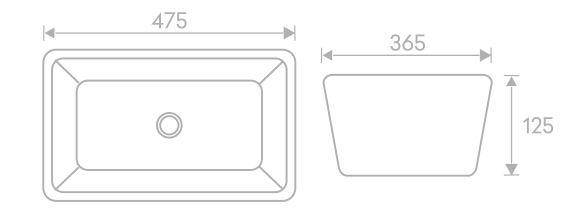

Ceramic Counter Top
Decorative
Without Overflow