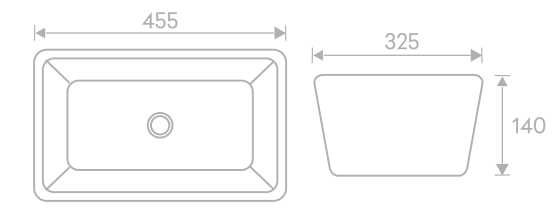

AUR 107

Above Counter Wash Basin - Decorative
L455 X W325 X H140 mm
MRP ₹: 7420/-

Ceramic Counter Top
Decorative
Without Overflow