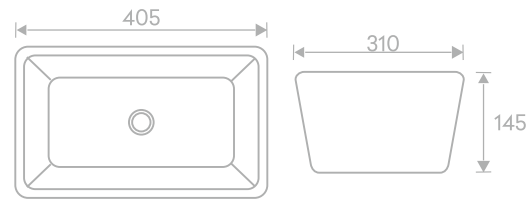

## AUR 118

Above Counter Wash Basin - Decorative  
L405 X W310 X H145 mm  
MRP ₹: 6854/-

Ceramic Counter Top  
Decorative  
Without Overflow

Ceramic Counter Top  
Decorative  
Without Overflow

Ceramic Counter Top  
Decorative  
Without Overflow