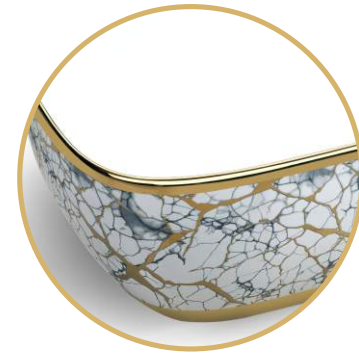

Ceramic
Counter Top

Decorative

Without
Overflow