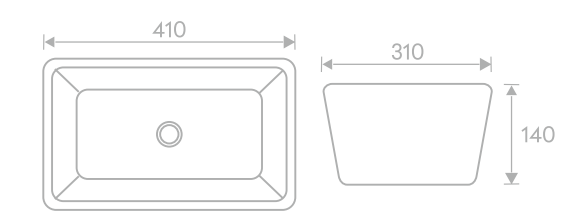

MAR 206

Above Counter Wash Basin - Decorative
L410 X W310 X H140 mm
MRP ₹: 6272/-

Ceramic Counter Top
Decorative
Without Overflow