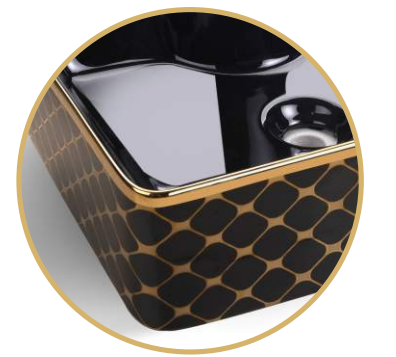

Ceramic Counter Top
Decorative
Without Overflow