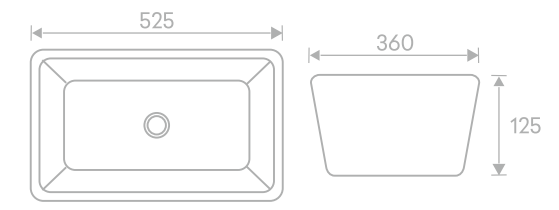

Ceramic
Counter Top
Decorative
Without
Overflow