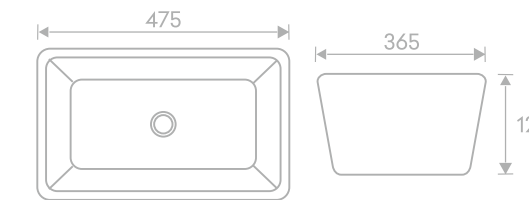

Ceramic
Counter Top

Decorative

Without
Overflow