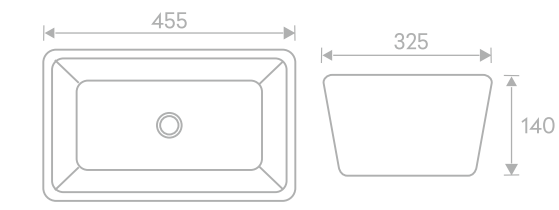

AUR 109

Above Counter Wash Basin - Decorative
L455 X W325 X H140 mm
MRP ₹: 7420/-

Ceramic Counter Top
Decorative
Without Overflow