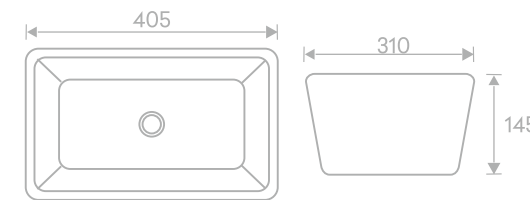

Ceramic
Counter Top

Decorative

Without
Overflow