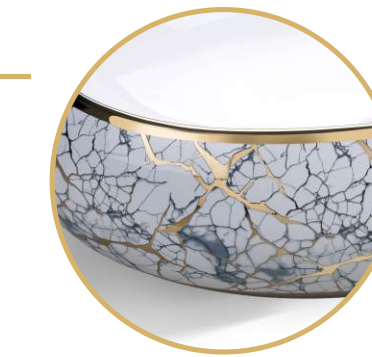

AUR 141

Above Counter Wash Basin - Decorative
L610 X W415 X H150 mm
MRP ₹: 9120/-

Ceramic Counter Top
Decorative
Without Overflow