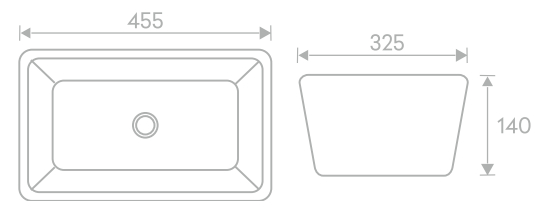

Ceramic
Counter Top
Decorative
Without
Overflow