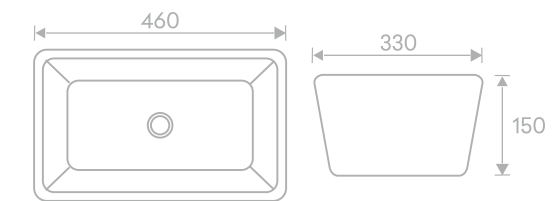

AUR 125

Above Counter Wash Basin - Decorative
L460 X W330 X H150 mm
MRP ₹: 7420/-

Ceramic Counter Top
Decorative
Without Overflow