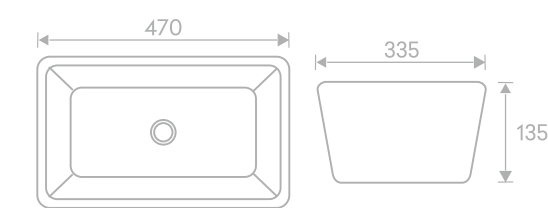

MOR 303

Above Counter Wash Basin - Decorative
L470 X W335 X H135mm
MRP ₹: 6572/-