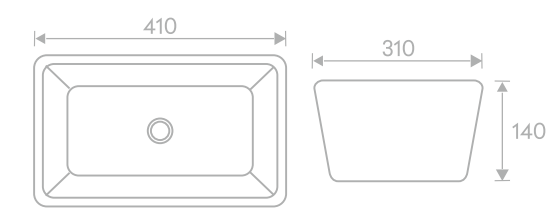

MOR 304

Above Counter Wash Basin - Decorative
L410 X W310 X H140
MRP ₹: 6272/-

Ceramic
Counter Top
Decorative
Without
Overflow