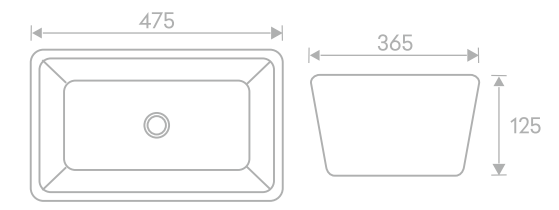

Ceramic Counter Top
Decorative
Without Overflow