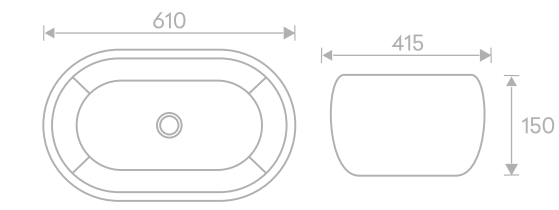

Ceramic Counter Top
Decorative
Without Overflow