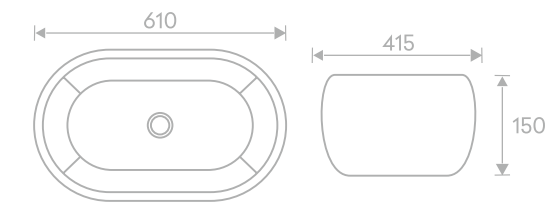

AUR 140

Above Counter Wash Basin - Decorative
L610 X W415 X H150 mm
MRP ₹: 9120/-

Ceramic Counter Top
Decorative
Without Overflow