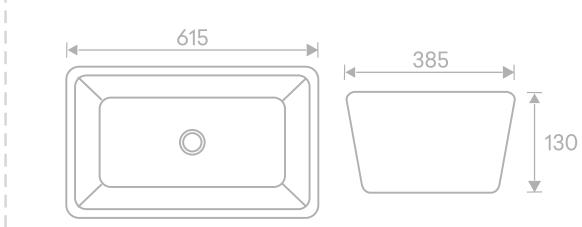

MAR 209

Above Counter Wash Basin - Decorative
L615 X W385 X H130 mm
MRP ₹: 8556/-

Ceramic Counter Top
Decorative
Without Overflow