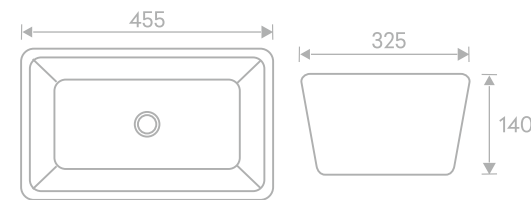

Ceramic
Counter Top

Decorative

Without
Overflow