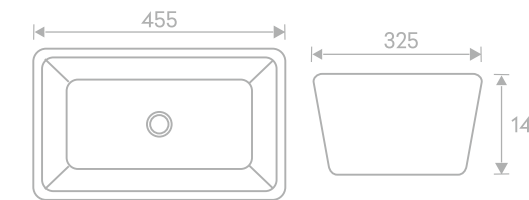

Ceramic
Counter Top

Decorative

Without
Overflow