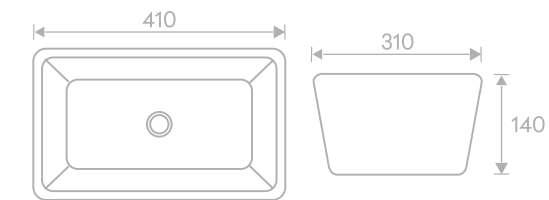

MAR 203

Above Counter Wash Basin - Decorative
L410 X W310 X H140 mm
MRP ₹: 6272/-

Ceramic
Counter Top

Decorative

Without
Overflow