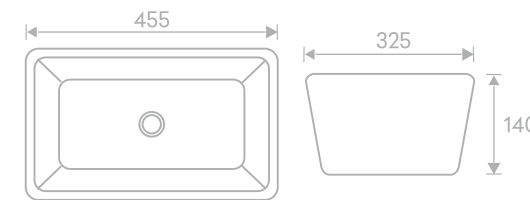

Ceramic
Counter Top

Decorative

Without
Overflow