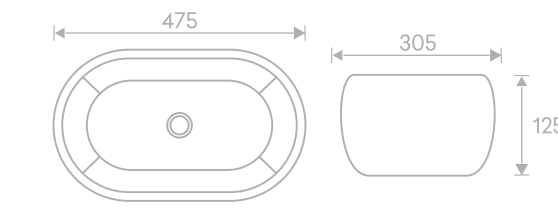

AUR 114

Above Counter Wash Basin - Decorative
L475 X W305 X H125 mm
MRP ₹: 7420/-

Ceramic
Counter Top
Decorative
Without
Overflow