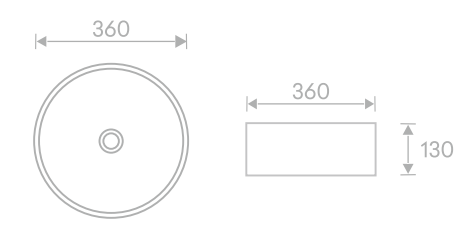

MAR 207

Above Counter Wash Basin - Decorative
L360 X W360 X H130 mm
MRP ₹: 6972/-

Ceramic Counter Top
Decorative
Without Overflow