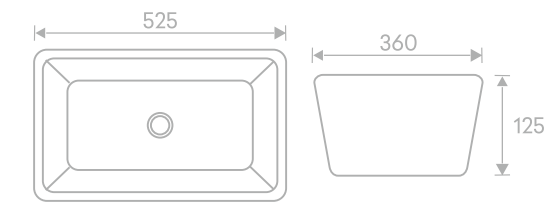

Ceramic
Counter Top
Decorative
Without
Overflow