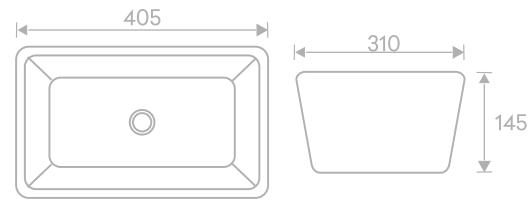

Ceramic Counter Top
Decorative
Without Overflow