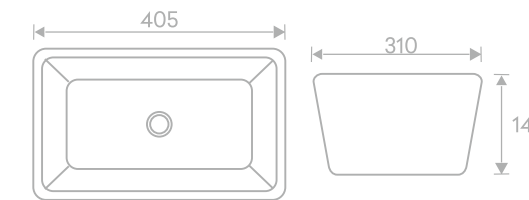

Ceramic
Counter Top

Decorative

Without
Overflow