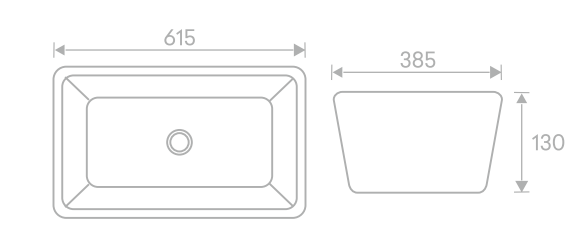

MAR 208

Above Counter Wash Basin - Decorative
L615 X W385 X H130 mm
MRP ₹: 8556/-

Ceramic Counter Top
Decorative
Without Overflow