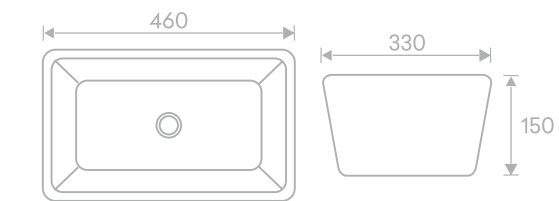

AUR 127

Above Counter Wash Basin - Decorative
L460 X W330 X H150 mm
MRP ₹: 7420/-

Ceramic Counter Top
Decorative
Without Overflow