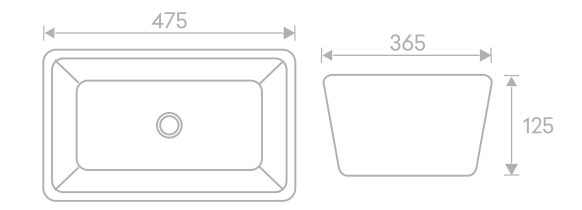

## AUR 130

Above Counter Wash Basin - Decorative  
L475 X W365 X H125 mm  
MRP ₹: 7989/-

Ceramic Counter Top  
Decorative  
Without Overflow

Ceramic Counter Top  
Decorative  
Without Overflow

Ceramic Counter Top  
Decorative  
Without Overflow