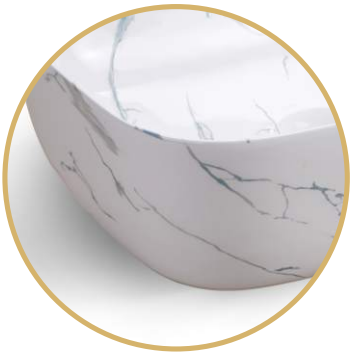

MAR 203

Above Counter Wash Basin - Decorative
L410 X W310 X H140 mm
MRP ₹: 6272/-

Ceramic
Counter Top

Decorative

Without
Overflow