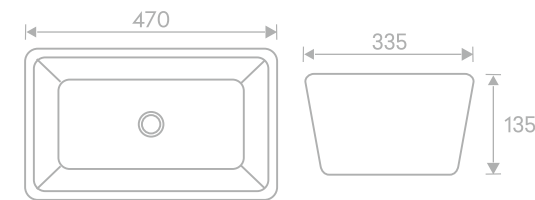

Ceramic
Counter Top

Decorative

Without
Overflow