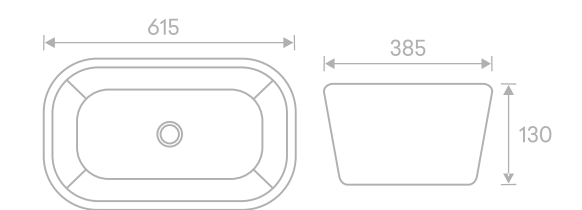

MOR 306

Above Counter Wash Basin - Decorative
L615 X W385 X H130 mm
MRP ₹: 8556/-

Ceramic
Counter Top
Decorative
Without
Overflow