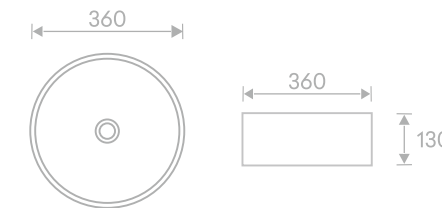

MOR 302

Above Counter Wash Basin - Decorative
L360 X W360 X H130mm
MRP ₹: 8556/-

Ceramic
Counter Top

Decorative

Without
Overflow

52